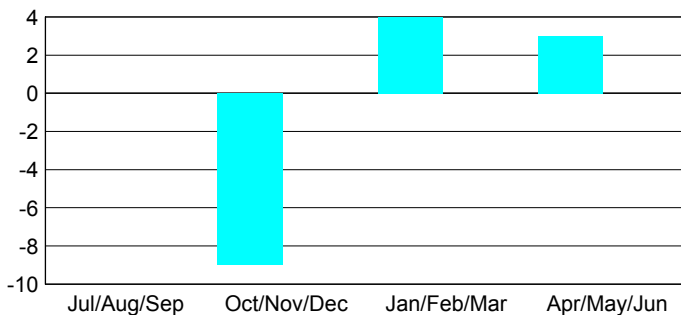

Club Results 2012-2013
Goal, New, Dropped, Gain/Loss

MEMBERSHIP

Month	Net Memb Goal	Actual New Memb	Actual Dropped Memb	Gain/Loss of Memb
2012-2013				
Jul/Aug/Sep		19	116	-97
Oct/Nov/Dec		53	259	-206
Jan/Feb/Mar		13	46	-33
Apr/May/June		111	70	41
Totals		196	491	-295

Membership Results 2012-2013
Goal, New, Dropped, Gain/Loss

YTD Status Quo Clubs 2012-2013

Status Quo Clubs Compared to Status Quo Members

Gender Comparison 2012-2013

Club Gain/Loss 2012-2013

Membership Gain/Loss 2012-2013