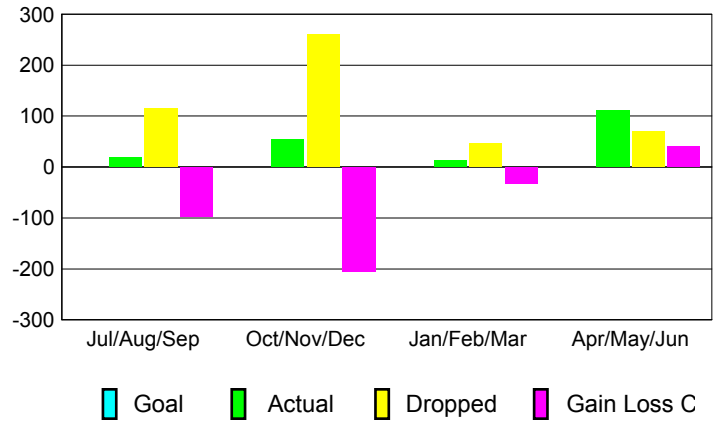

Membership Results 2012-2013
Goal, New, Dropped, Gain/Loss