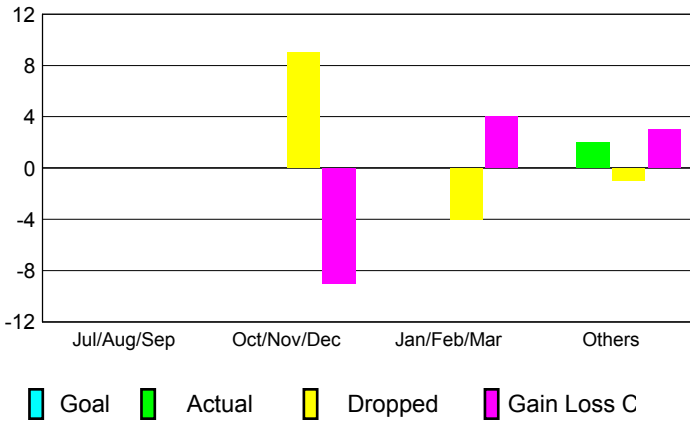

GMT: **Ricardo Shoiti Komatsu**

Location: **BRAZIL**

GMT CA: **3**

CLUBS

Month	New Club Goal	Actual New Clubs	Actual Dropped Clubs	Gain/Loss of Clubs
2012-2013				
Jul/Aug/Sep		0	0	0
Oct/Nov/Dec		0	9	-9
Jan/Feb/Mar		0	-4	4
Apr/May/June		2	-1	3
Totals		2	4	-2

Club Results 2012-2013
Goal, New, Dropped, Gain/Loss

MEMBERSHIP

Month	Net Memb Goal	Actual New Memb	Actual Dropped Memb	Gain/Loss of Memb
2012-2013				
Jul/Aug/Sep		19	116	-97
Oct/Nov/Dec		53	259	-206
Jan/Feb/Mar		13	46	-33
Apr/May/June		111	70	41
Totals		196	491	-295